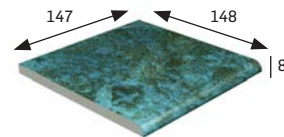

CANTO ROMO

BULLNOSE

[147x148x8 mm]
Brillo/Glossy

Ocean Blue Bali	Cod. 905778	[PZ085]
Ocean Coral Bay	Cod. 905188	[PZ085]
Ocean Green River	Cod. 905186	[PZ085]
Ocean Pearl	Cod. 905272	[PZ085]

Mate/Matt

Ocean Blue Bali	Cod. 905566	[PZ085]
Ocean Coral Bay	Cod. 905185	[PZ085]
Ocean Green River	Cod. 905183	[PZ085]
Ocean Pearl	Cod. 905271	[PZ085]