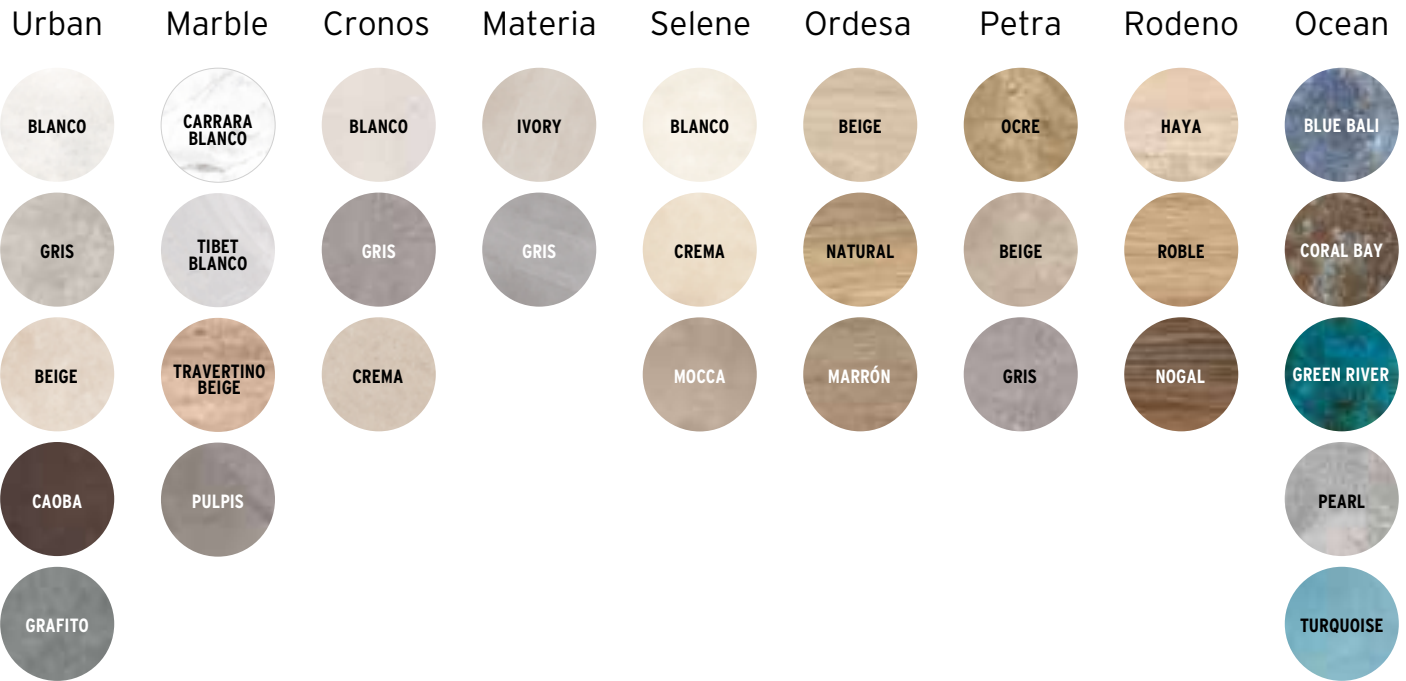

BASE 15x15 5.9x5.9" • TILE 15x15 5.9x5.9"
147x147x8,5 mm 5.8x5.8x0.3 "

Mate · Matt

Ocean Blue Bali	Cod. 905574	MC583
Ocean Coral Bay	Cod. 905502	MC583
Ocean Green River	Cod. 905503	MC583
Ocean Pearl	Cod. 905505	MC583
Ocean Turquoise	Cod. 906490	MC583

Brillo · Glossy

Ocean Blue Bali	Cod. 905573	MC583
Ocean Coral Bay	Cod. 905498	MC583
Ocean Green River	Cod. 905499	MC583
Ocean Pearl	Cod. 905501	MC583
Ocean Turquoise	Cod. 906489	MC583

BASE 30x30 11.8x11.8" • TILE 30x30 11.8x11.8"
297x297x10 mm 11.7x11.7x0.4 "

Antideslizante · Anti slip

Urban Blanco	Cod. 904237	MC479
Urban Gris	Cod. 904238	MC479
Urban Beige	Cod. 904239	MC479
Urban Caoba	Cod. 905634	MC479
Urban Grafito	Cod. 904763	MC479
Petra Ocre	Cod. 905908	MC479
Petra Beige	Cod. 905913	MC479
Petra Gris	Cod. 905918	MC479
Ocean Blue Bali	Cod. 905565	MC479
Ocean Coral Bay	Cod. 904803	MC479
Ocean Green River	Cod. 904802	MC479
Ocean Pearl	Cod. 905273	MC479
Ocean Turquoise	Cod. 906491	MC479

Liso · Smooth

Urban Caoba	Cod. 905776	MC479