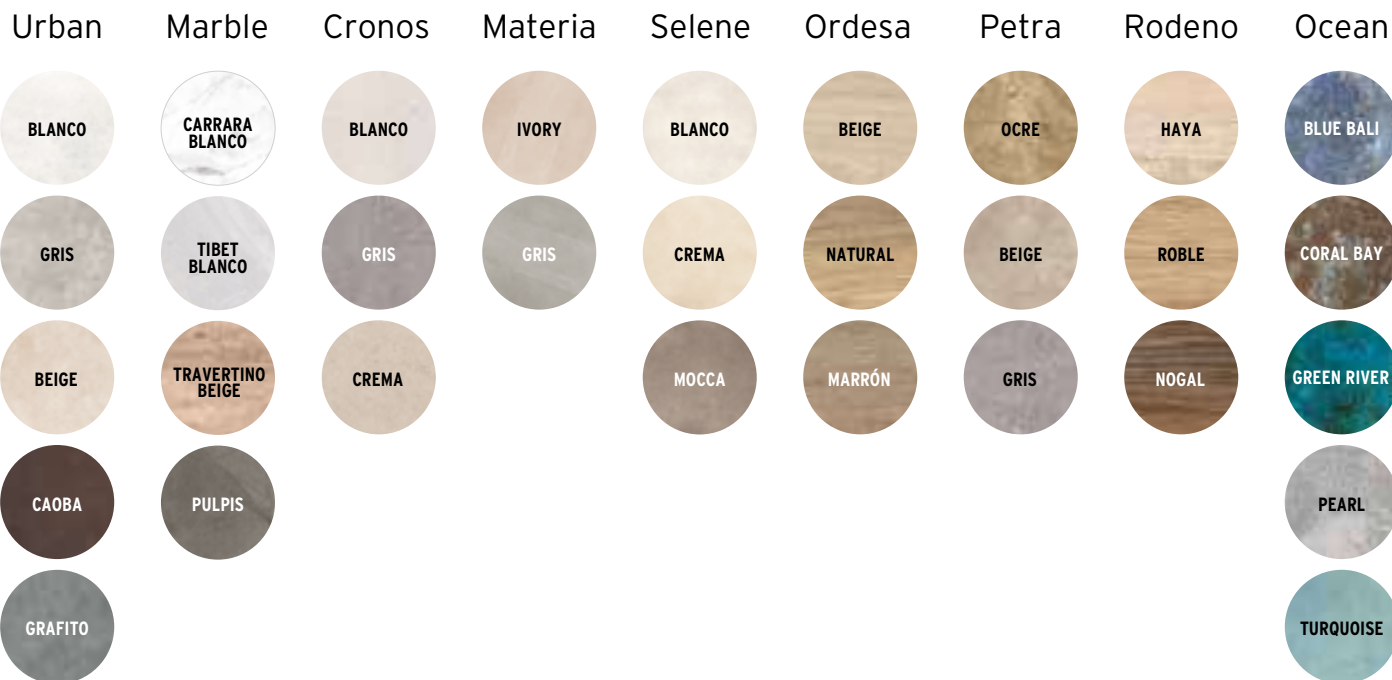

BASE 15x15 5.9x5.9" • TILE 15x15 5.9x5.9"
147x147x8,5 mm 5.8x5.8x0.3 "

Mate · Matt

Ocean Blue Bali	Cod. 905574	MC583
Ocean Coral Bay	Cod. 905502	MC583
Ocean Green River	Cod. 905503	MC583
Ocean Pearl	Cod. 905505	MC583
Ocean Turquoise	Cod. 906490	MC583

Brillo · Glossy

Ocean Blue Bali	Cod. 905573	MC583
Ocean Coral Bay	Cod. 905498	MC583
Ocean Green River	Cod. 905499	MC583
Ocean Pearl	Cod. 905501	MC583
Ocean Turquoise	Cod. 906489	MC583

BASE 30x30 11.8x11.8" • TILE 30x30 11.8x11.8"
297x297x10 mm 11.7x11.7x0.4 "

Antideslizante · Anti slip

Urban Blanco	Cod. 904237	MC479
Urban Gris	Cod. 904238	MC479
Urban Beige	Cod. 904239	MC479
Urban Caoba	Cod. 905634	MC479
Urban Grafito	Cod. 904763	MC479
Petra Ocre	Cod. 905908	MC479
Petra Beige	Cod. 905913	MC479
Petra Gris	Cod. 905918	MC479
Ocean Blue Bali	Cod. 905565	MC479
Ocean Coral Bay	Cod. 904803	MC479
Ocean Green River	Cod. 904802	MC479
Ocean Pearl	Cod. 905273	MC479
Ocean Turquoise	Cod. 906491	MC479

Liso · Smooth

Urban Caoba	Cod. 905776	MC479