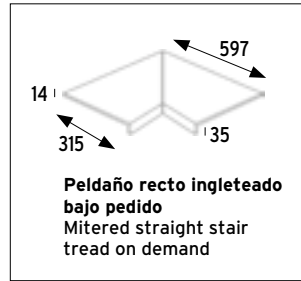

**Peldaño recto ingleteado
bajo pedido**
Mitered straight stair
tread on demand