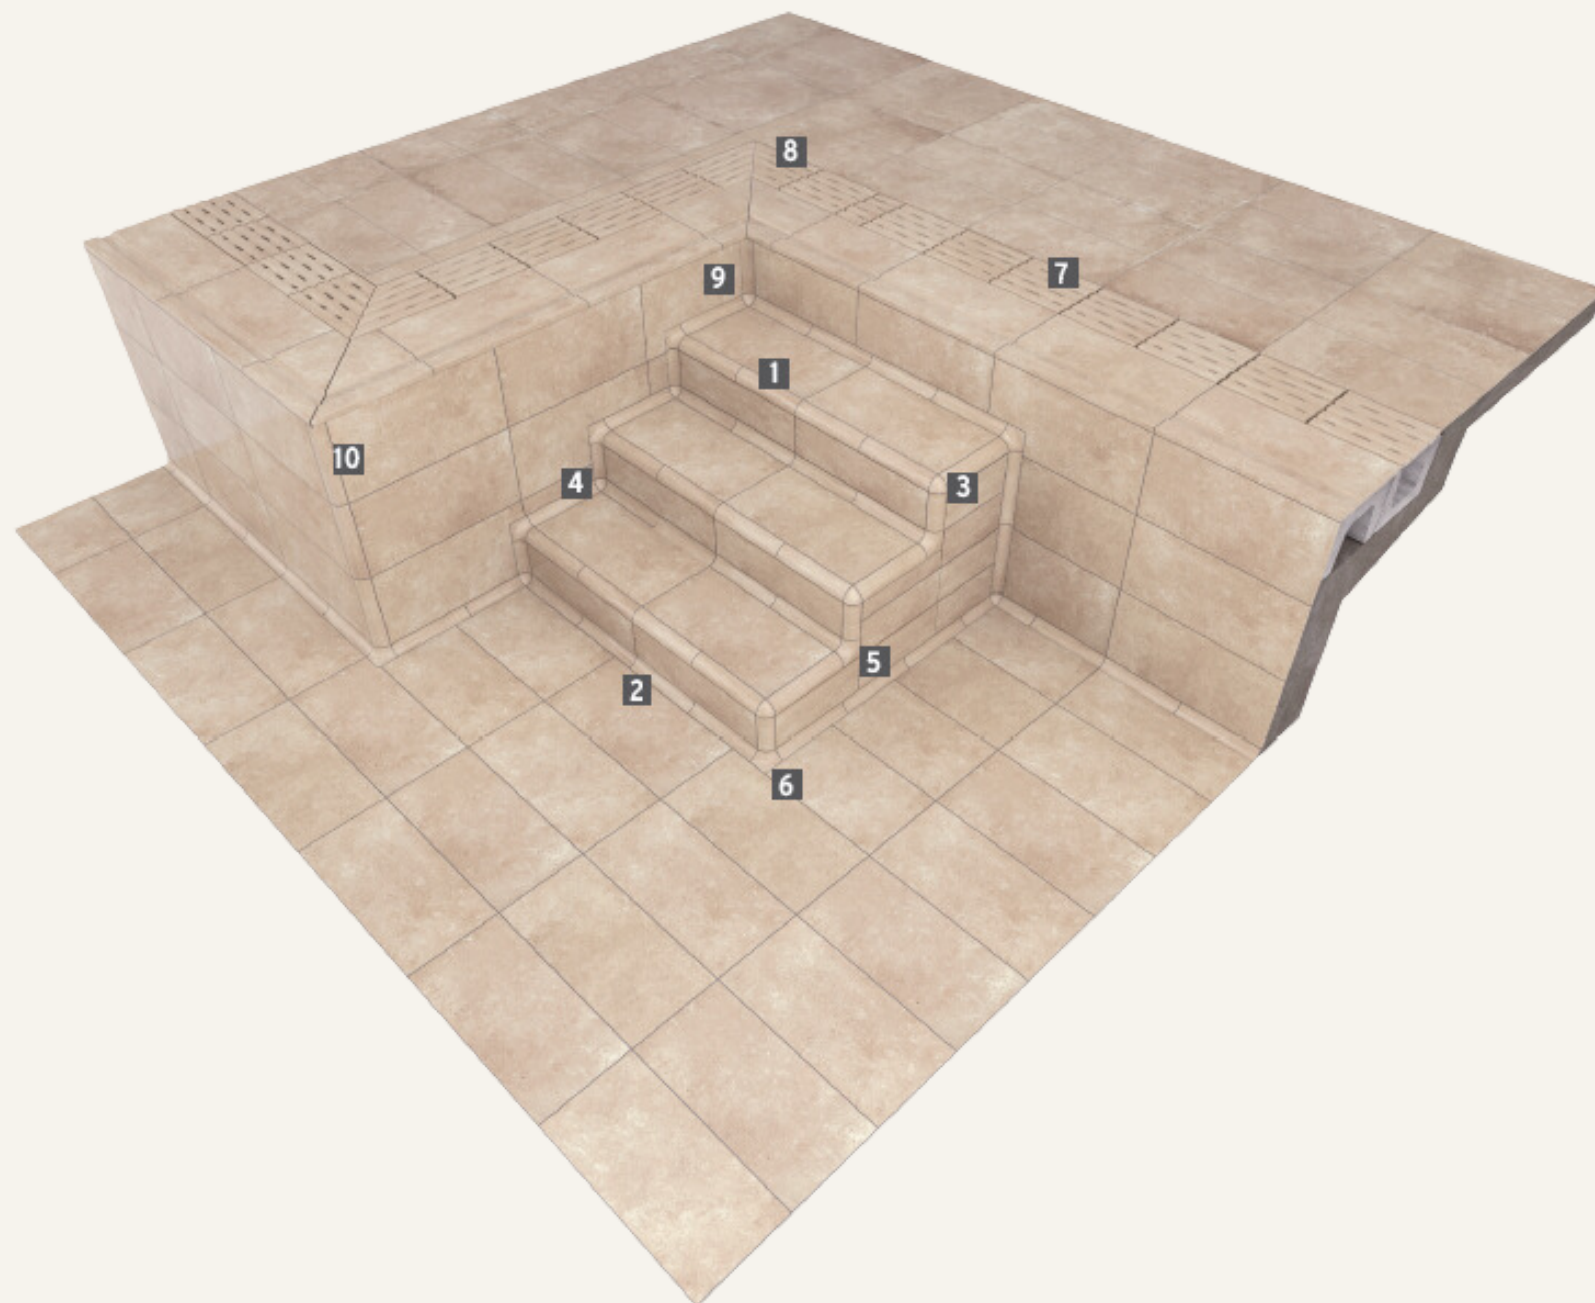

CERÁMICA PARA PISCINAS

SWIMMING POOL TILES

ACEPOOL
WELLNESS CERAMICS · GRES ARAGON

PISCINA RECREATIVA PORCELÁNICO
PORCELAIN RECREATIONAL POOL

PISCINA RECREATIVA KLINKER
KLINKER RECREATIONAL POOL