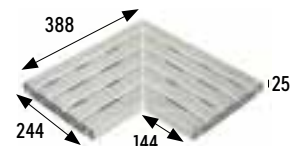

Esquina rejilla

Corner grid
388x244x25 mm

Antideslizante · Anti slip

Urban Blanco	Cod. 905052	JG761
Urban Gris	Cod. 905053	JG761
Urban Beige	Cod. 905054	JG761
Urban Grafito	Cod. 905055	JG761
Selene Blanco	Cod. 906609	JG761
Selene Crema	Cod. 906610	JG761
Zarci	Cod. 906680	JG761
Petra Ocre	Cod. 905962	JG761
Petra Beige	Cod. 905976	JG761
Petra Gris	Cod. 905990	JG761

** En rejillas, los agujeros siempre deben ir paralelos al vaso para su mayor resistencia, con canal de 250 mm de ancho.

** Install the grids with the holes always parallel to the pool vessel to get a greater resistance, with a channel 250 mm wide.

Rejilla flexible ranurada

Grooved flexible grid *
245x52x25 mm

Antideslizante · Anti slip

Urban Blanco	Cod. 905048	ML780
Urban Gris	Cod. 905049	ML780
Urban Beige	Cod. 905050	ML780
Urban Grafito	Cod. 905051	ML780
Selene Blanco	Cod. 906611	ML780
Selene Crema	Cod. 906612	ML780
Zarci	Cod. 906681	ML780
Petra Ocre	Cod. 905963	ML780
Petra Beige	Cod. 905977	ML780
Petra Gris	Cod. 905991	ML780