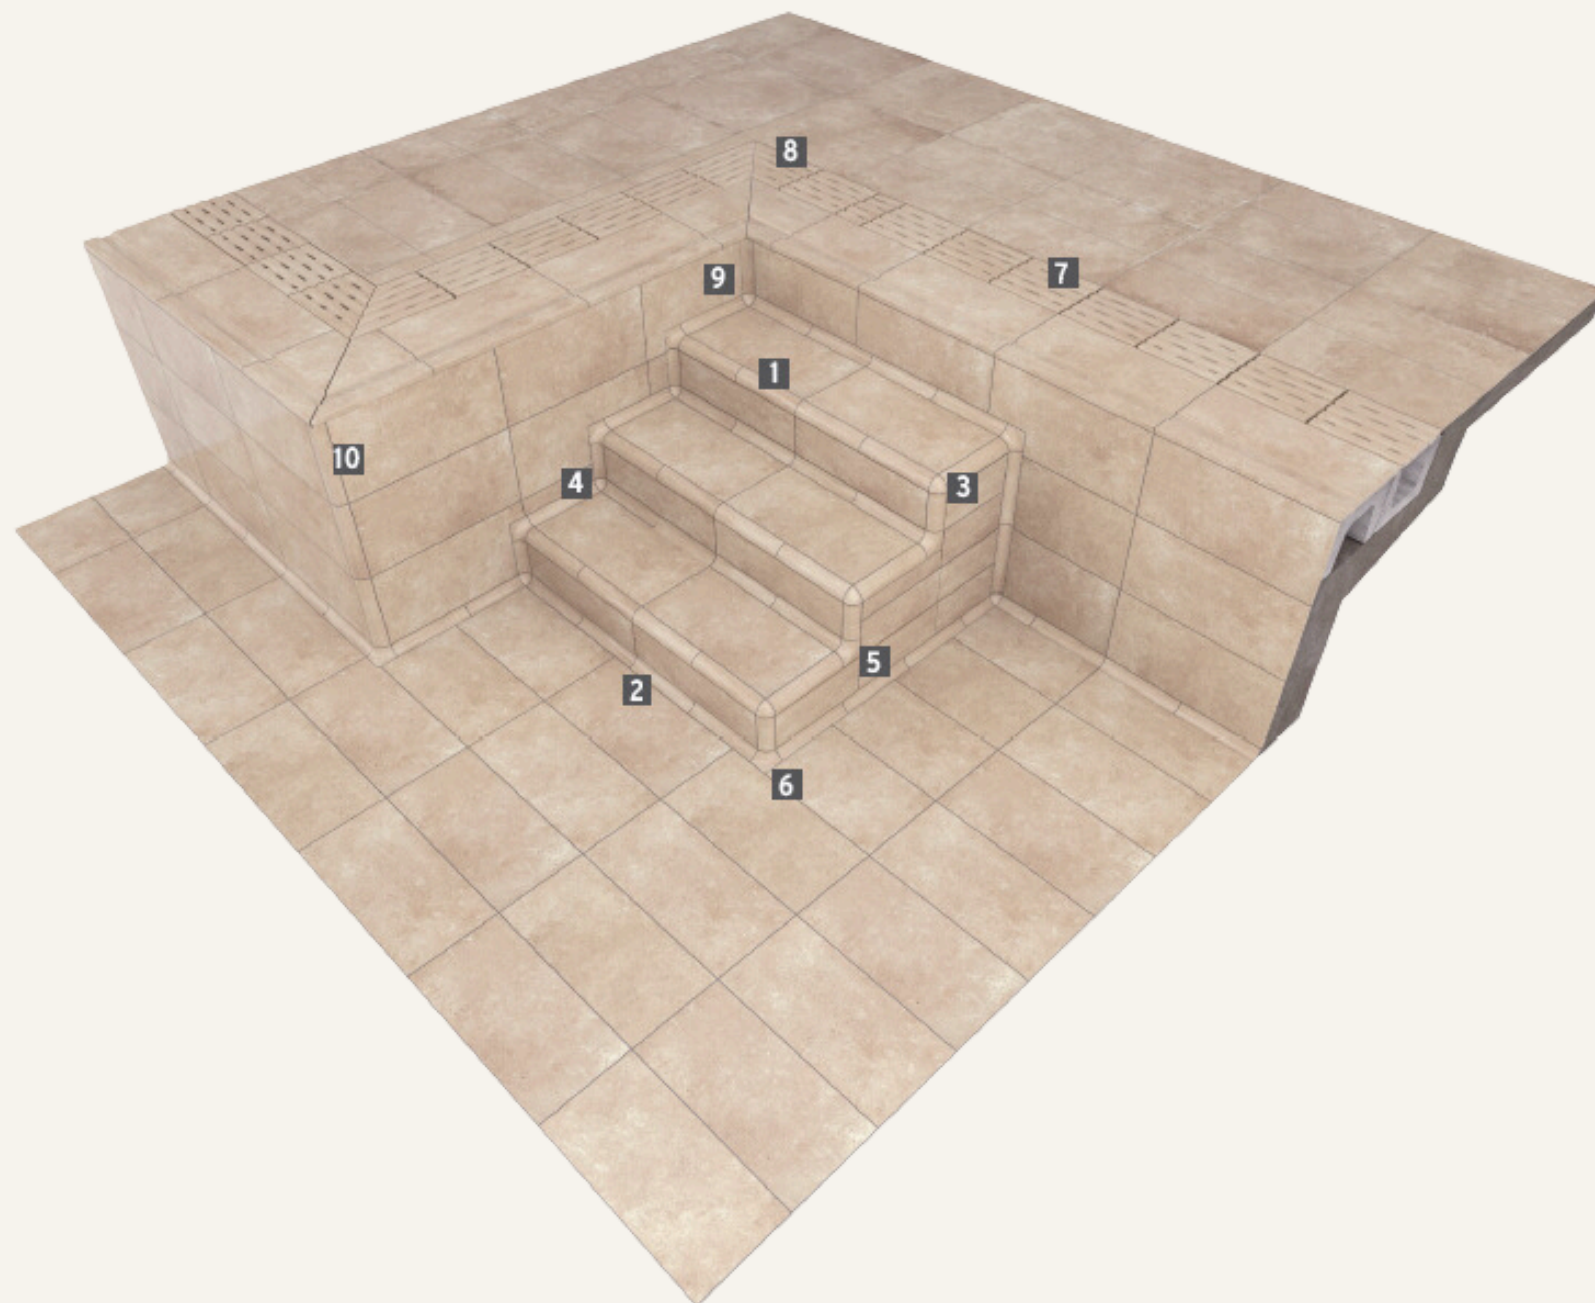

CERÁMICA PARA PISCINAS

SWIMMING POOL TILES

ACEPOOL
WELLNESS CERAMICS · GRES ARAGON

PISCINA RECREATIVA PORCELÁNICO
PORCELAIN RECREATIONAL POOL

PISCINA RECREATIVA KLINKER
KLINKER RECREATIONAL POOL