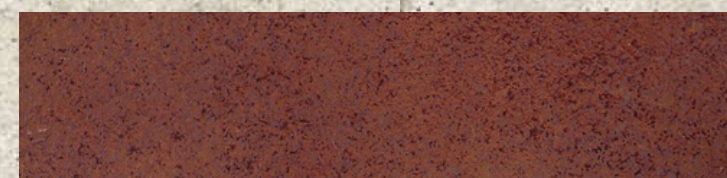

The background of the image is a close-up view of a ceramic floor tile collection. The tiles are rectangular and arranged in a staggered, brick-like pattern. They feature a variety of colors and textures, including shades of brown, tan, grey, and blue, with some tiles having a mottled or marbled appearance. The grout between the tiles is a dark grey color.

COLORES COLOURS

NATURAL

COTTO ROJO

COTTO BLANCO

COTTO GRIS

ALBANY TEKA

PARMA

PISA

ORIÓN JADE

ORIÓN ANTRACITA

ORIÓN BEIGE

ORIÓN GRIS

CAPRI CHOCOLATE

CAPRI BEIGE

CAPRI CARBÓN

CAPRI GRIS