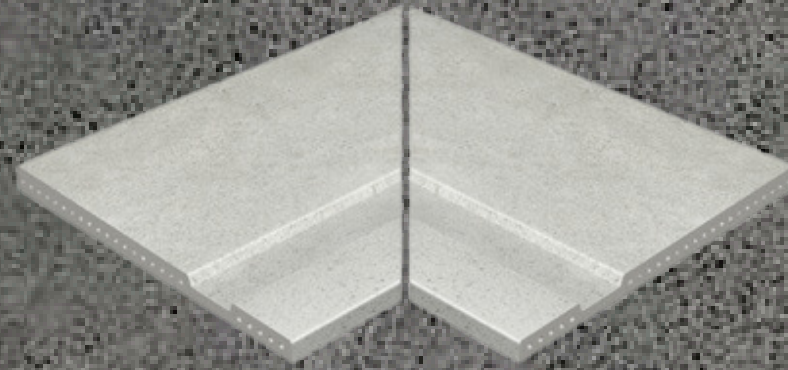

BORDE MONOCOMPACT
120
MONOCOMPACT EDGE 120

ESQUINA REDONDEADA
ROUNDED STAIR-TREAD CORNER

RODAPIÉ 60
SKIRTING BOARD 60

PELDAÑOS
STAIR TREAD

TABICA
RISER

* **TAMAÑO PELDAÑO: REDONDEADO (30', 120')/RECTO (120', 150')**
STAIR TREAD SIZE: ROUNDED (30',120') /STRAIGHT (120', 150')

180' REDONDEADO BAJO PEDIDO

180' AVAILABLE ON DEMAND

180' RECTO BAJO PEDIDO

180' STRAIGHT AVAILABLE ON DEMAND

**ESQ.INT. BORDE
DESBORDANTE
OVERFLOWING INTERNAL
EDGE**

**REJILLA MONOCOMPACT
RANURADA
MONOCOMPACT GROOVED GRID**