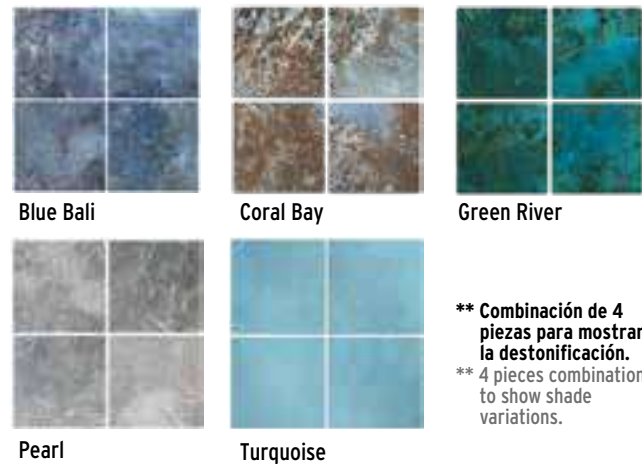

For more detailed information by format/color, consult the collection's website.

OCEAN CORAL BAY 15x15 5.9x5.9"

OCEAN BLUE BALI 15x15 5.9x5.9"

Ocean

Porcelánicos
Porcelain tiles

Los colores son indicativos. Colors are just indicative.

BASE 30x30 11.8x11.8" • TILE 30x30 11.8x11.8"
297x297x10 mm 11.7x11.7x0.4 "

Mate - Matt	
Blue Bali	Cod. 905565 MC479
Coral Bay	Cod. 904803 MC479
Green River	Cod. 904802 MC479
Pearl	Cod. 905273 MC479
Turquoise	Cod. 906491 MC479

BASE 30x60 11.8x23.6" • TILE 30x60 11.8x23.6"
297x597x10 mm 11.7x23.5x0.4 "

Mate - Matt		Brillo - Glossy	
Blue Bali	Cod. 906362 MC479	Blue Bali	Cod. 906381 MC479
Green River	Cod. 906361 MC479	Green River	Cod. 906380 MC479
Turquoise	Cod. 906492 MC479	Turquoise	Cod. 906493 MC479

Variaciones tonalidad **
Color scheme

**** Combinación de 4 piezas para mostrar la destonificación.**
** 4 pieces combination to show shade variations.

Datos de embalaje/ Packing list p. 97

BLUE BALI

CORAL BAY