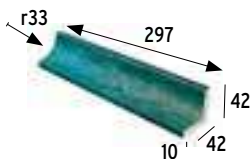

Rinconera transición Internal radial transition tile

297x42x10 mm

Mate - Matt	
Blue Bali	Cod. 906206 PZ420
Coral Bay	Cod. 906252 PZ420
Green River	Cod. 905868 PZ420
Pearl	Cod. 906254 PZ420
Turquoise	Cod. 906503 PZ420

Escocia rinconera interior Round internal mitre

Mate - Matt	
Blue Bali	Cod. 905572 PZ283
Coral Bay	Cod. 905173 PZ283
Green River	Cod. 905171 PZ283
Pearl	Cod. 905267 PZ283
Turquoise	Cod. 906501 PZ283