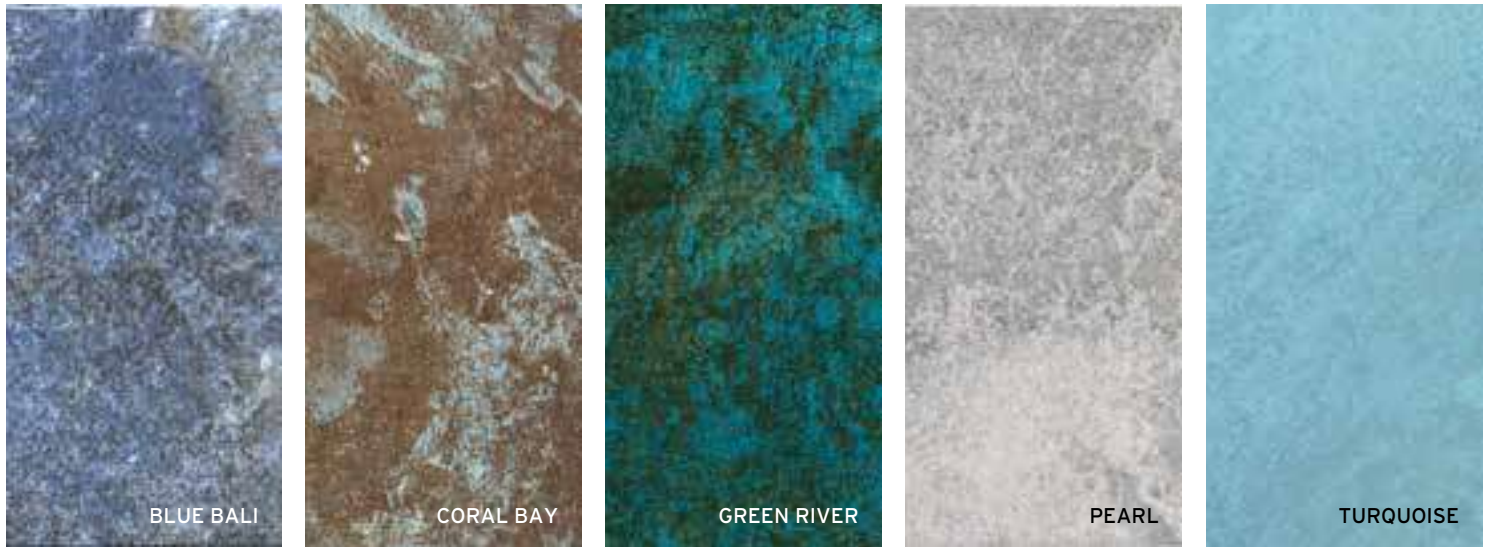

For more detailed information by format/color, consult the collection's website.

OCEAN CORAL BAY 15x15 5.9x5.9"

OCEAN BLUE BALI 15x15 5.9x5.9"

Ocean

Porcelánicos
Porcelain tiles

Los colores son indicativos. Colors are just indicative.