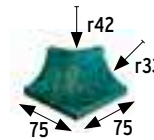

Esq. ext. cantonera External mitre

75x75 mm

Mate - Matt	
Blue Bali	Cod. 905569 PZ360
Coral Bay	Cod. 905182 PZ360
Green River	Cod. 905180 PZ360
Pearl	Cod. 905270 PZ360
Turquoise	Cod. 906498 PZ360