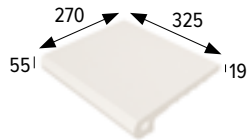

Piezas especiales Special pieces Piscinas Swimming pool

Remate Edge _____
325x270x55x19 mm