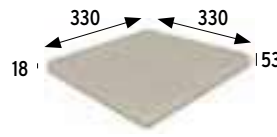

ROJO

CHOCOLATE

Los colores son indicativos. Colors are just indicative.

BASE 6x33* 2.4x13" • TILE 6x33* 2.4x13"
62x325x10 mm 2.4x18.8x0.4"

Beige	Cod. 905068	MC560
Hueso	Cod. 905069	MC560
Gris	Cod. 905070	MC560
Carbón	Cod. 905071	MC560
Rojo	Cod. 905648	MC560
Chocolate	Cod. 905141	MC560

* Se obtiene a partir de base de 12x33 4.7x13" premarcada.
* It is obtained from 12x33 4.7x13" premarked tile.

BASE 33x33 13x13" • TILE 33x33 13x13"
325x325x16 mm 12.8x12.8x0.6"

Beige	Cod. 905076	MC485
Hueso	Cod. 905077	MC485
Gris	Cod. 905078	MC485
Carbón	Cod. 905079	MC485
Rojo	Cod. 905650	MC485
Chocolate	Cod. 905143	MC485

Datos de embalaje/ Packing list p. 190

Piezas especiales Special pieces

Escaleras Steps

Peldaño redondeado 33 Rounded stair-tread 33
325x330x18 mm

Beige	Cod. 905084	PZ270
Hueso	Cod. 905085	PZ270
Gris	Cod. 905086	PZ270
Carbón	Cod. 905087	PZ270
Rojo	Cod. 905652	PZ270
Chocolate	Cod. 905145	PZ270

Esquina redondeada Rounded stair-tread corner
330x330x18 mm

Beige	Cod. 905096	PZ555
Hueso	Cod. 905097	PZ555
Gris	Cod. 905098	PZ555
Carbón	Cod. 905099	PZ555
Rojo	Cod. 905655	PZ555
Chocolate	Cod. 905148	PZ555