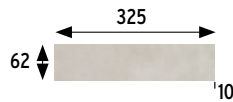

ROJO

CHOCOLATE

Los colores son indicativos. Colors are just indicative.

BASE 6x33* 2.4x13" • TILE 6x33* 2.4x13"
62x325x10 mm 2.4x18.8x0.4"

Beige	Cod. 905068	MC560
Hueso	Cod. 905069	MC560
Gris	Cod. 905070	MC560
Carbón	Cod. 905071	MC560
Rojo	Cod. 905648	MC560
Chocolate	Cod. 905141	MC560

* Se obtiene a partir de base de 12x33 4.7x13" premarcada.
* It is obtained from 12x33 4.7x13" premarked tile.

BASE 33x33 13x13" • TILE 33x33 13x13"
325x325x16 mm 12.8x12.8x0.6"

Beige	Cod. 905076	MC485
Hueso	Cod. 905077	MC485
Gris	Cod. 905078	MC485
Carbón	Cod. 905079	MC485
Rojo	Cod. 905650	MC485
Chocolate	Cod. 905143	MC485