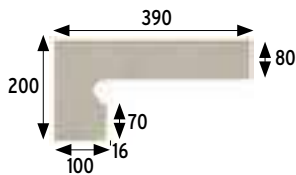

Zanquín izda. String left side
390x80/200x100x16 mm

Beige	Cod. 905104	PZ160
Hueso	Cod. 905105	PZ160
Gris	Cod. 905106	PZ160
Carbón	Cod. 905107	PZ160
Rojo	Cod. 905657	PZ160
Chocolate	Cod. 905150	PZ160