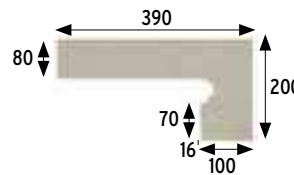

Zanquín dcha. String right side
390x80/200x100x16 mm

Beige	Cod. 905100	PZ160
Hueso	Cod. 905101	PZ160
Gris	Cod. 905102	PZ160
Carbón	Cod. 905103	PZ160
Rojo	Cod. 905656	PZ160
Chocolate	Cod. 905149	PZ160