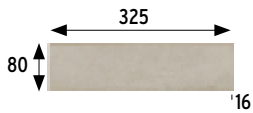

Rodapié Skirting board
325x80x16 mm

Beige	Cod. 905108	ML160
Hueso	Cod. 905109	ML160
Gris	Cod. 905110	ML160
Carbón	Cod. 905111	ML160
Rojo	Cod. 905658	ML160
Chocolate	Cod. 905151	ML160