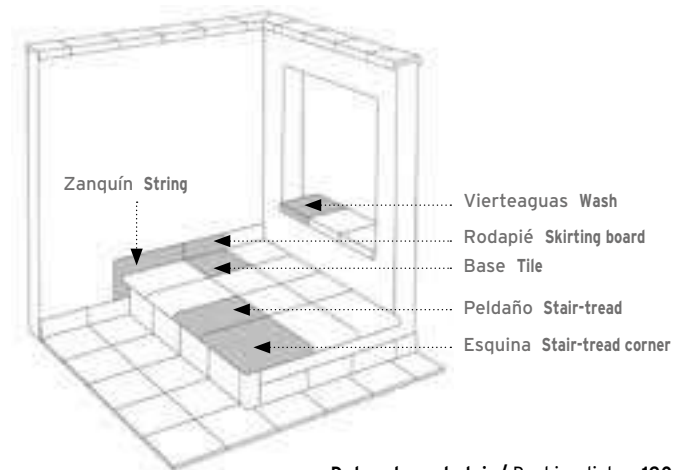

Datos de embalaje/ Packing list p. 190