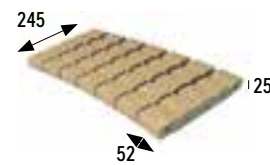

Rejilla flexible ranurada

Grooved flexible grid *
245x52x25 mm

Antideslizante · Anti slip

Ocre	Cod. 905963	ML780
Beige	Cod. 905977	ML780
Gris	Cod. 905991	ML780

* Disponible bajo pedido. / Available on demand.
Ver/See pg. 14.

Borde monocompact 120

Monocompact edge 120
1197x497x27 mm

Antideslizante · Anti slip

Ocre	Cod. 970661	PZ730
Beige	Cod. 970662	PZ730
Gris	Cod. 970663	PZ730