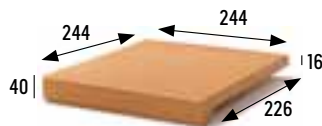

NATURAL

Piezas especiales Special pieces

Vierteaguas 25x25

Natural wash 25x25
244x244x40x16 mm

Natural Cod. **900036** PZ150

Vierteaguas 25x33

Natural wash 25x33
330x244x40x21 mm

Natural Cod. **900188** PZ190

Vierteaguas 33x33

Natural wash 33x33
325x330x40x21 mm

Natural Cod. **900191** PZ225

Pasamanos int. 12,5

CHandrail int. 12,5
244x160x40x18 mm

Natural Cod. **900017** PZ145

Pasamanos int. 15,5

Handrail int. 15,5
244x191x40x18 mm

Natural Cod. **900016** PZ165

Pasamanos int. 21,5

Handrail int. 21,5
244x251x46x18 mm

Natural Cod. **900007** PZ180

Pasamanos int. 27,5

Handrail int. 27,5
325x311x60x18 mm

Natural Cod. **900073** PZ285

Ángulo desigual

Unequal edge
244x128x60x14 mm

Natural Cod. **900037** PZ100

Ángulo ref. 41R

Edging ref. 41R
244x60x60x14 mm

Natural Cod. **900035** PZ090

Piezas especiales Special pieces

Piscinas Swimming pool

Remate 33

Edge 33
325x275x65x25 mm

Natural Cod. **900197** PZ290

Remate esquina interior

Internal corner
325x325x65x24 mm

Natural Cod. **900184** PZ525

Remate esquina exterior

External corner
275x275x65x24 mm

Natural Cod. **900204** PZ525

Datos de embalaje/ Packing list p. 184