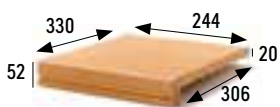

NATURAL

Naturales Natural tiles

Piezas especiales Special pieces

Peldaño recto 25

Straight stair-tread 25
244x330x20 mm

Natural Cod. **901315** PZ180