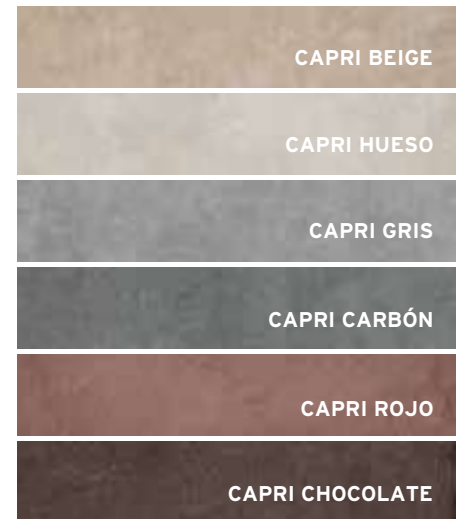

BASE 6x33* 2.4x13" • TILE 6x33* 2.4x13"
62x325x10 mm 2.4x18.8x0.4"

Mytho Acero	Cod. 902333	MC503
Mytho Rubino	Cod. 903034	MC503
Tatra Beige	Cod. 906117	MC560
Tatra Carbón	Cod. 906122	MC560
Tatra Gris	Cod. 906127	MC560
Tatra Rojo	Cod. 906132	MC560

Orión Beige	Cod. 904478	MC560
Orión Gris	Cod. 904474	MC560
Orión Jade	Cod. 904477	MC560
Orión Antracita	Cod. 904605	MC560

Capri Beige	Cod. 905068	MC560
Capri Hueso	Cod. 905069	MC560
Capri Gris	Cod. 905070	MC560
Capri Carbón	Cod. 905071	MC560
Capri Rojo	Cod. 905648	MC560
Capri Chocolate	Cod. 905141	MC560

* Se obtiene a partir de base de 12x33 4.7x13" premarcada.
* It is obtained from 12x33 4.7x13" premarked tile.