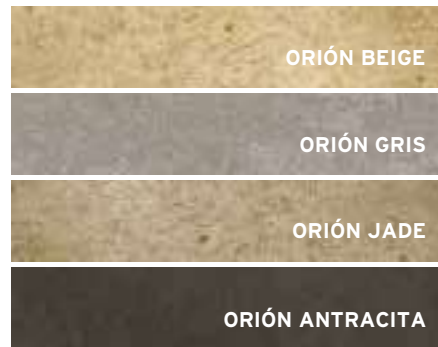

BASE 6x33* 2.4x13" • TILE 6x33* 2.4x13"
62x325x10 mm 2.4x18.8x0.4"

Mytho Acero	Cod. 902333	MC503
Mytho Rubino	Cod. 903034	MC503
Tatra Beige	Cod. 906117	MC560
Tatra Carbón	Cod. 906122	MC560
Tatra Gris	Cod. 906127	MC560
Tatra Rojo	Cod. 906132	MC560

Orión Beige	Cod. 904478	MC560
Orión Gris	Cod. 904474	MC560
Orión Jade	Cod. 904477	MC560
Orión Antracita	Cod. 904605	MC560

Capri Beige	Cod. 905068	MC560
Capri Hueso	Cod. 905069	MC560
Capri Gris	Cod. 905070	MC560
Capri Carbón	Cod. 905071	MC560
Capri Rojo	Cod. 905648	MC560
Capri Chocolate	Cod. 905141	MC560

* Se obtiene a partir de base de 12x33 4.7x13" premarcada.
* It is obtained from 12x33 4.7x13" premarked tile.