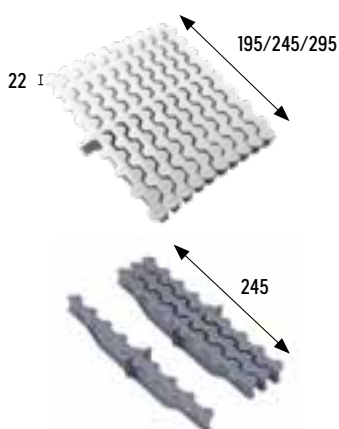

Blanco / White Cod. **904552** *

Rejilla curva AQUA 02

AQUA 02 Grating bendable

245 mm

Blanco / White Cod. **906574** ML416

* **Consultar PVP con fábrica.**
Ask the factory for price details.

** **Consultar datos de embalaje a fábrica.**
Ask for packing information to the factory.