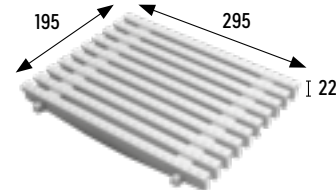

Rejilla rígida 295 mm

Grating 295 mm - rigid

Blanco / White Cod. **903260** *

* **Consultar PVP con fábrica.**
Ask the factory for price details.

** **Consultar datos de embalaje a fábrica.**
Ask for packing information to the factory.