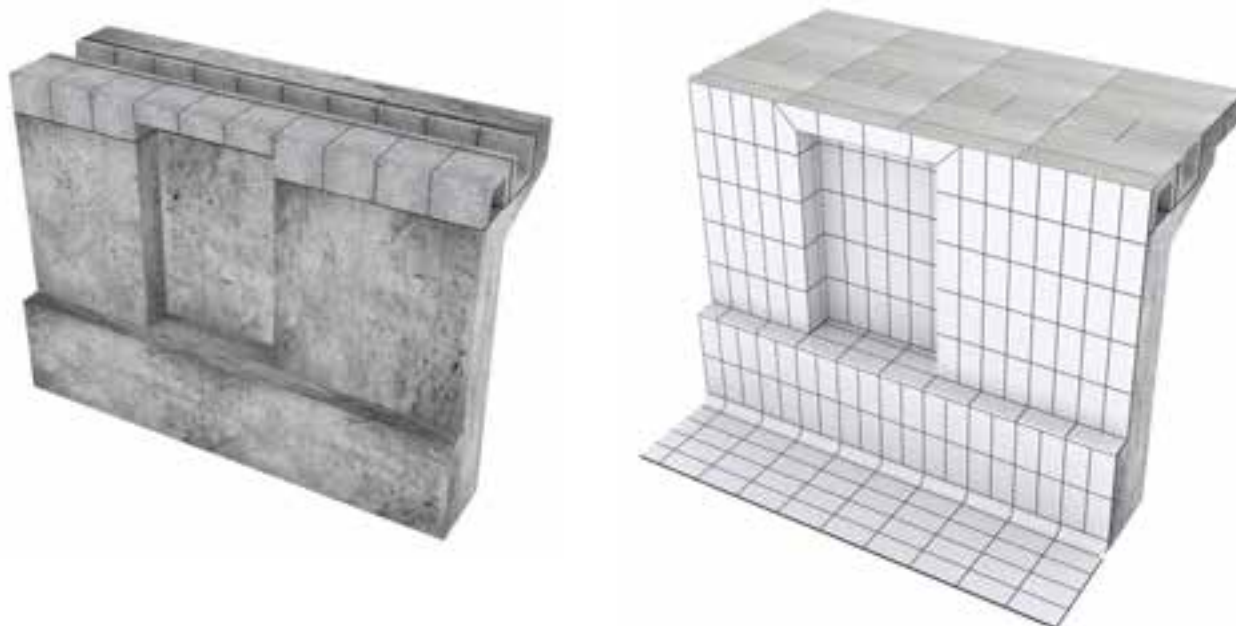

NICHO B-33 CERRADO CLOSED B-33 NICHE

Datos de embalaje/ Packing list p. 240